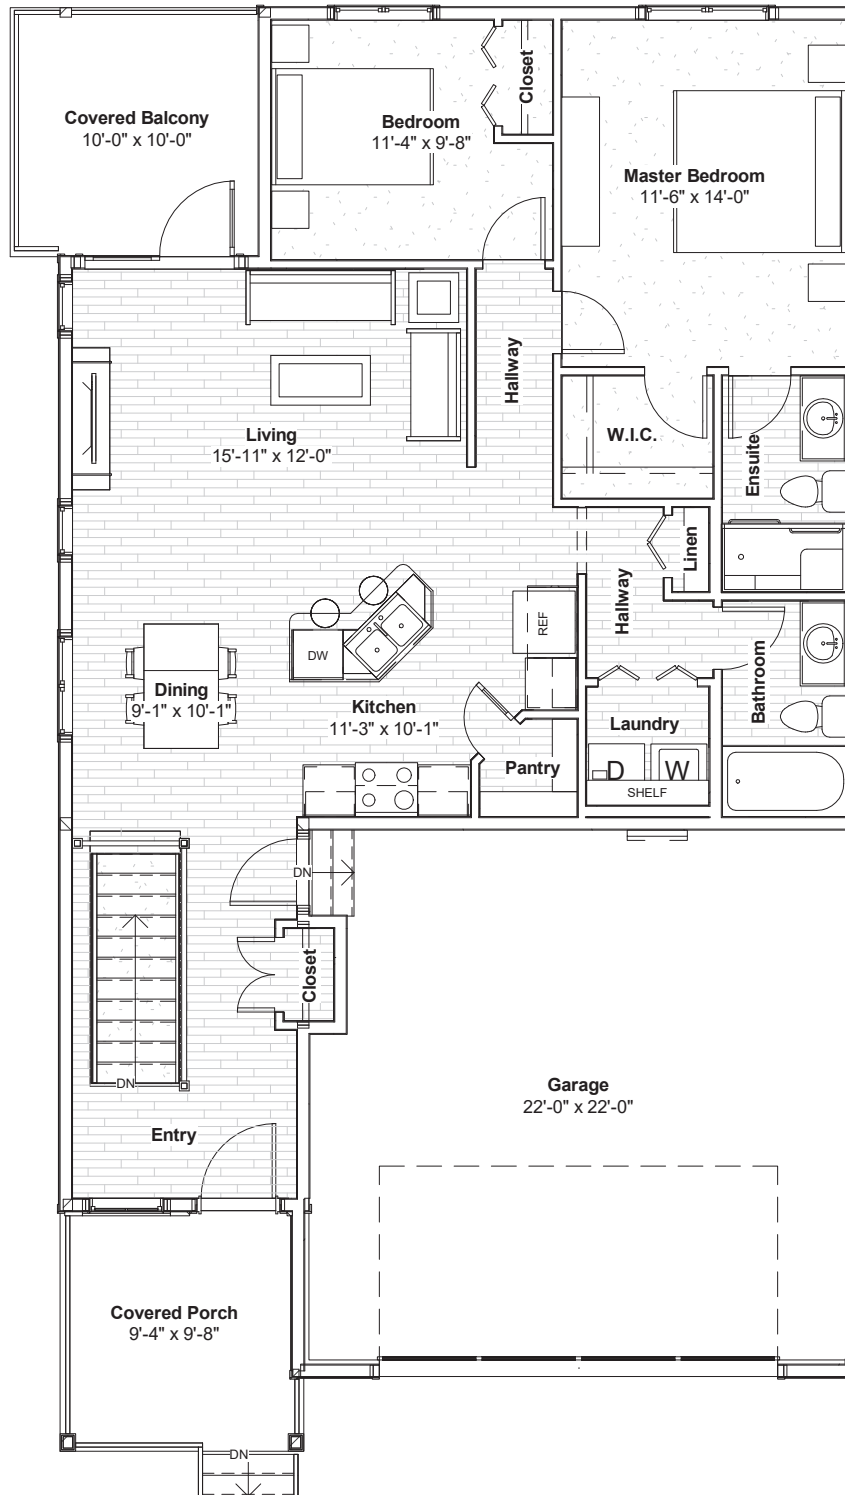

THE WESTPORT 3

1,136 SQFT.

2 Bedroom

2 Bathroom

Contact
Sandra

Phone: 250-617-6844

Email: sandra@newrock.ca

Or visit ridgewoodlanding.ca

The Estates at 
RIDGEWOOD
LANDING

THE WESTPORT 4

1,136 SQFT.

2 Bedroom

2 Bathroom

Contact
Sandra

Phone: 250-617-6844

Email: sandra@newrock.ca