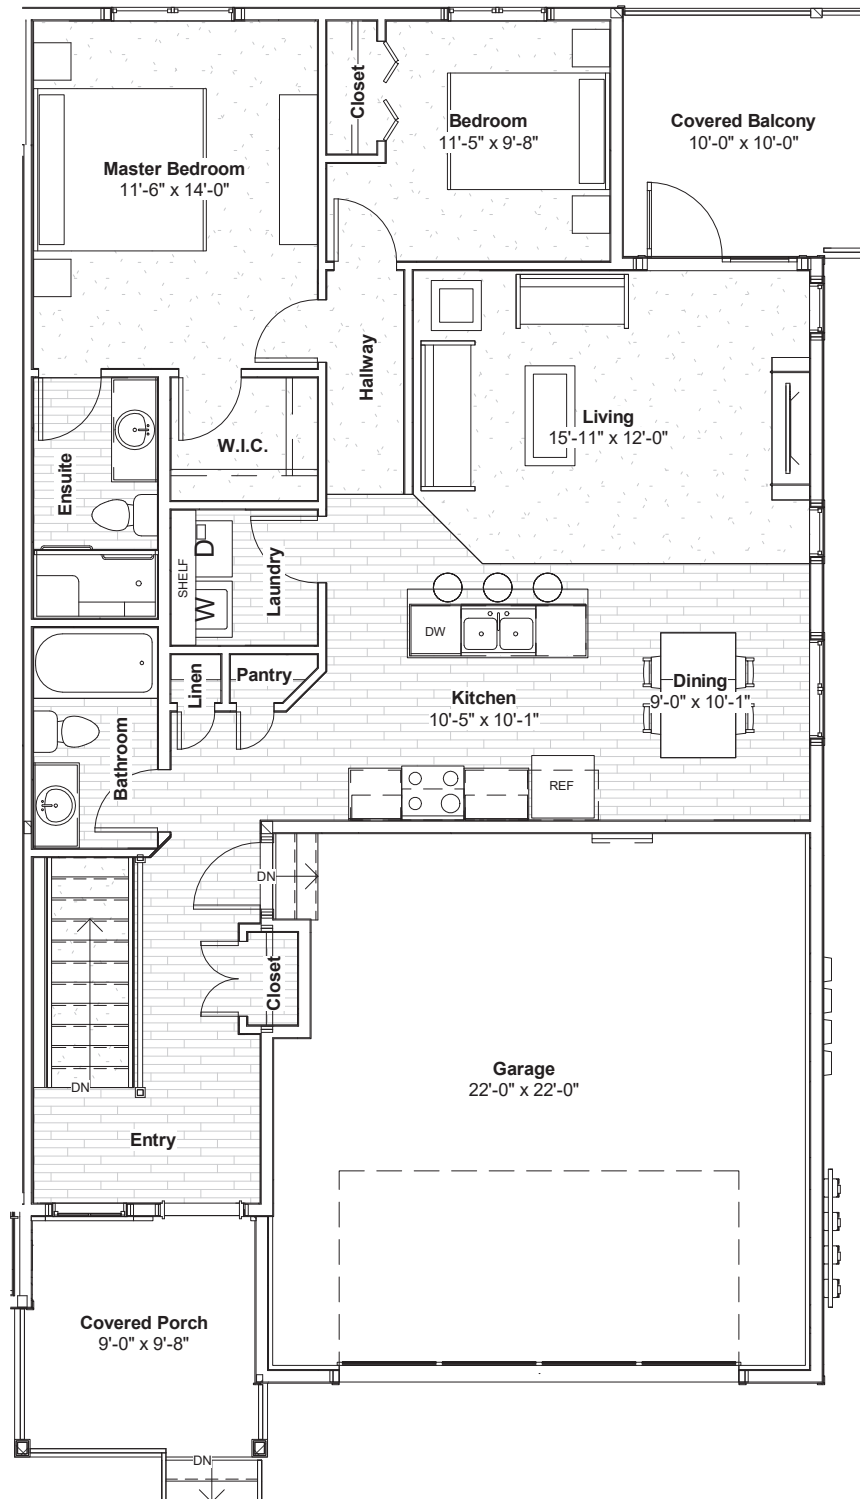

THE WESTPORT 3

1,136 SQFT.

2 Bedroom

2 Bathroom

Contact
Sandra

Phone: 250-617-6844

Email: sandra@newrock.ca

Or visit ridgewoodlanding.ca

The Estates at 
RIDGEWOOD
LANDING

THE WESTPORT 4

1,136 SQFT.

2 Bedroom

2 Bathroom

Contact
Sandra

Phone: 250-617-6844

Email: sandra@newrock.ca